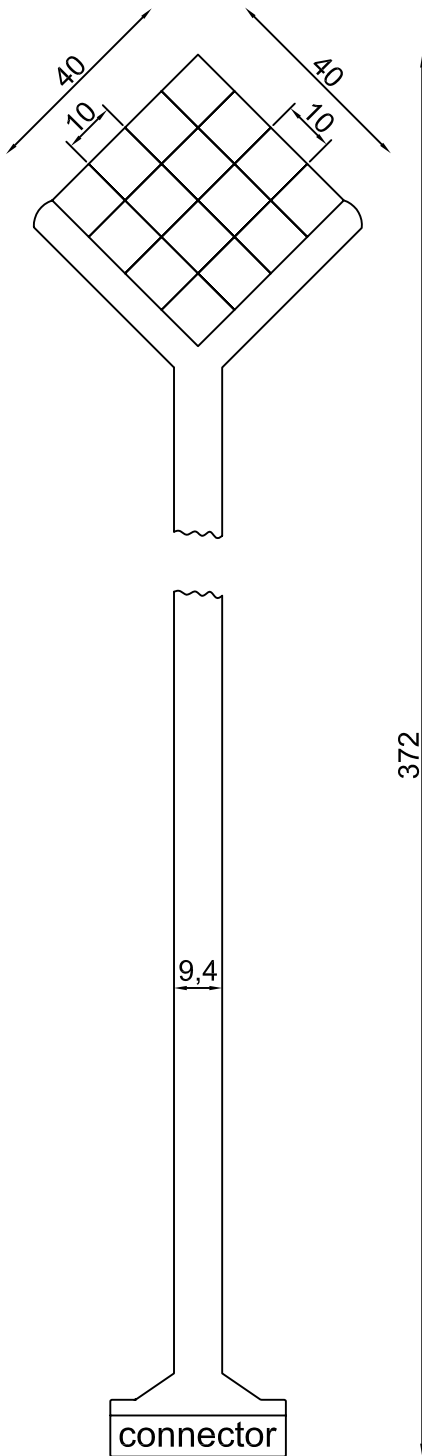

Socket Sensor XL

4X4 sensors

(ID: S2003)

3X3 sensors

(ID: S2004)

2X2 sensors

(ID: S2005)

novel gmbh

Ismaningerstr.51
81675 München
Germany

Product ID

Socket Sensor XL

Product No

S2003/S2004/S2005

Author

AC

All dimensions in mm,
without coating

Design (date)

23.Oct.2002

File & Block

d:\Cad\drawing\www\Socket_Sensor_XL.dwg