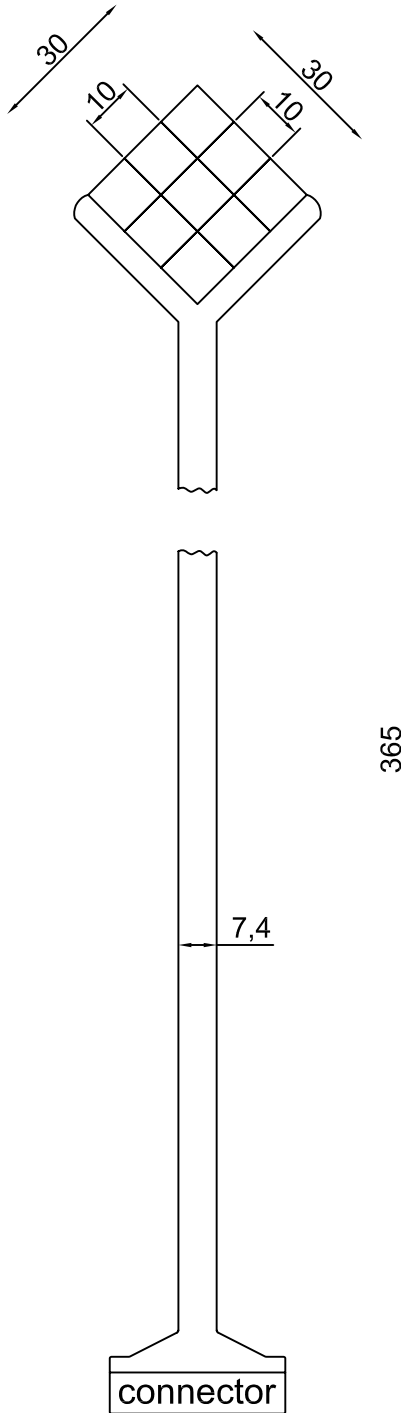

Socket Sensor XL

4X4 sensors

(ID: S2003)

3X3 sensors

(ID: S2004)

2X2 sensors

(ID: S2005)

novel gmbh

Ismaningerstr.51
81675 München
Germany

Product ID

Socket Sensor XL

Product No

S2003/S2004/S2005

Author

AC

All dimensions in mm,
without coating

Design (date)

23.Oct.2002

File & Block

d:\Cad\drawing\www\Socket_Sensor_XL.dwg