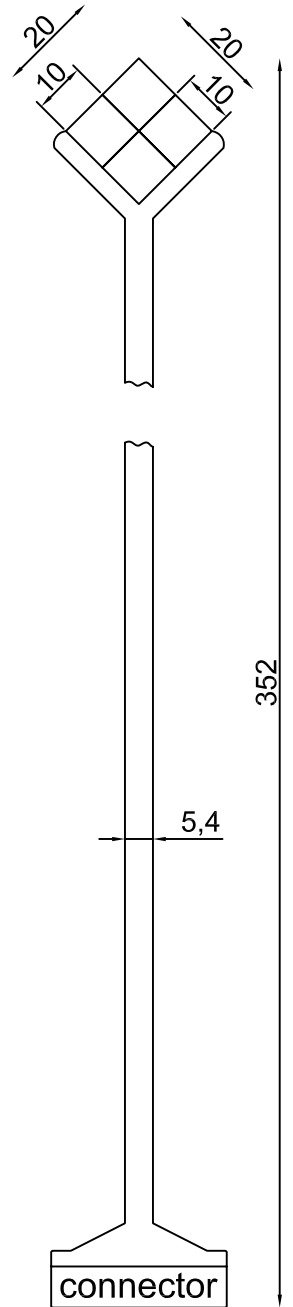

Socket Sensor XL

4X4 sensors

(ID: S2003)

3X3 sensors

(ID: S2004)

2X2 sensors

(ID: S2005)

novel gmbh

Ismaningerstr.51
81675 München
Germany

Product ID

Socket Sensor XL

Product No

S2003/S2004/S2005

Author

AC

All dimensions in mm,
without coating

Design (date)

23.Oct.2002

File & Block

d:\Cad\drawing\www\Socket_Sensor_XL.dwg