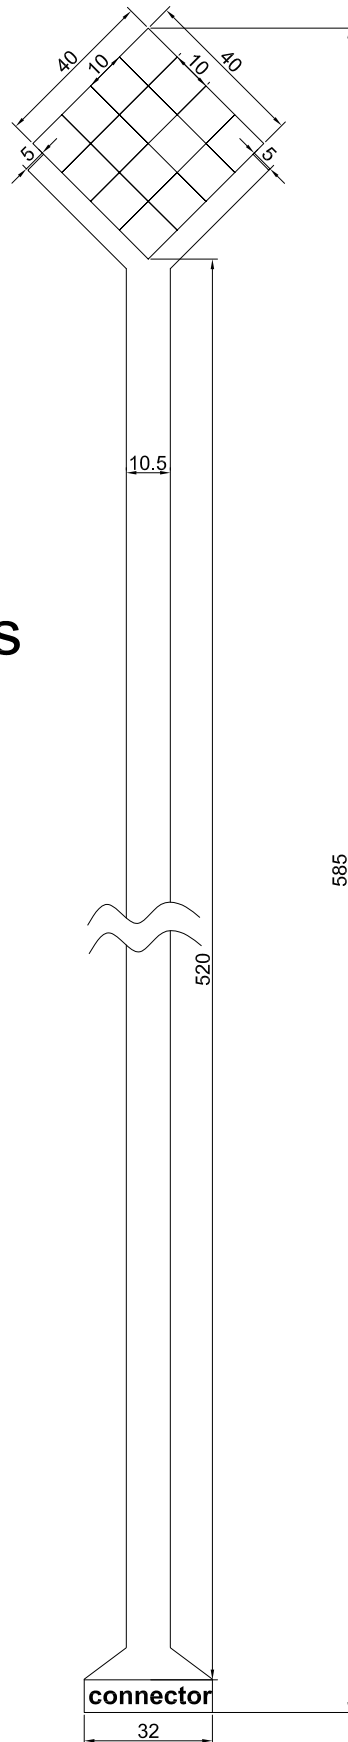

Elastisens ES-16-40-10

4X4 sensors

novel*gmbh*

Ismaningerstr.51
81675 München
Germany

Product ID

Elastisens ES-16-40-10

Product No

S2052

Author

AC

All dimensions in mm

Design (date)

16.12.2004

File & Block

c:\Daten\ld\Cad\Drawing\www\
elastisens es-16-40-10.dwg