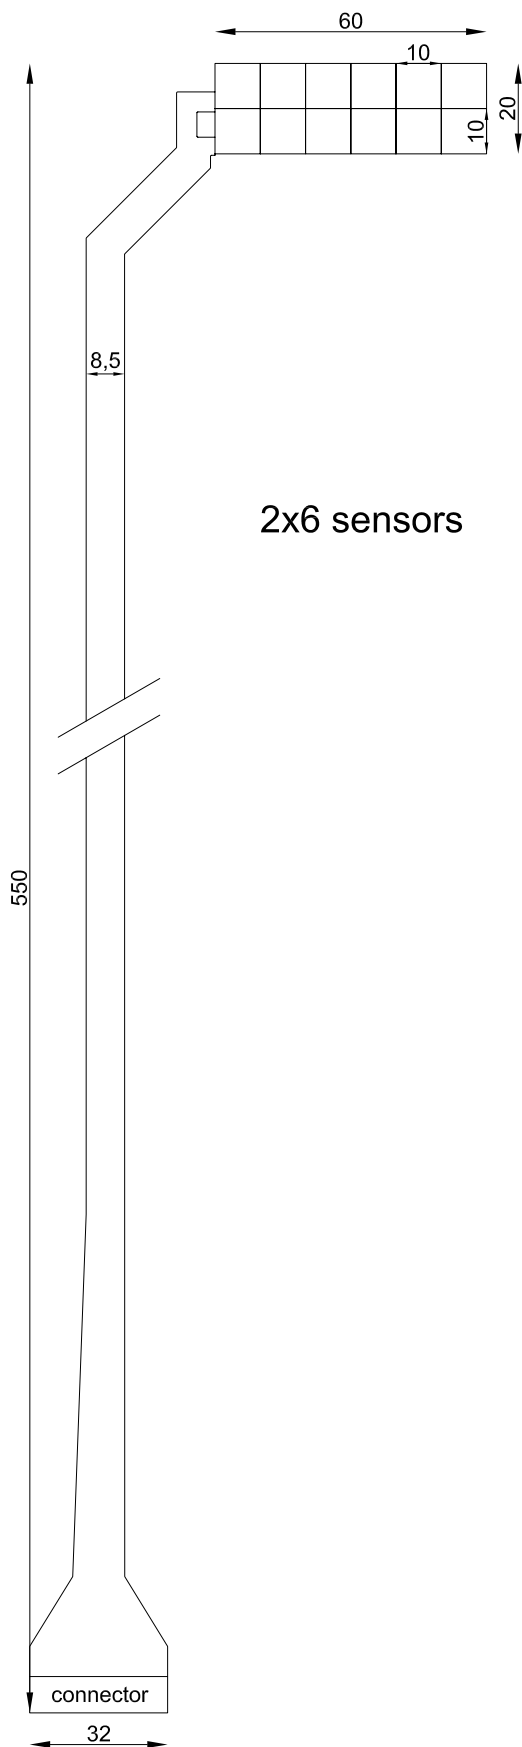

Elastisens ES/P-12-60/20-10

novel*gmbh*

Ismaningerstr.51
81675 München
Germany

Product ID

Elastisens ES/P-12-60/20-10

Product No

S2056

Author

AC

All dimensions in mm

Design (date)

15.12.2004

File & Block

c:\Daten\dl\Cad\Drawing\www\
elastisens esp-12-6020-10.dwg