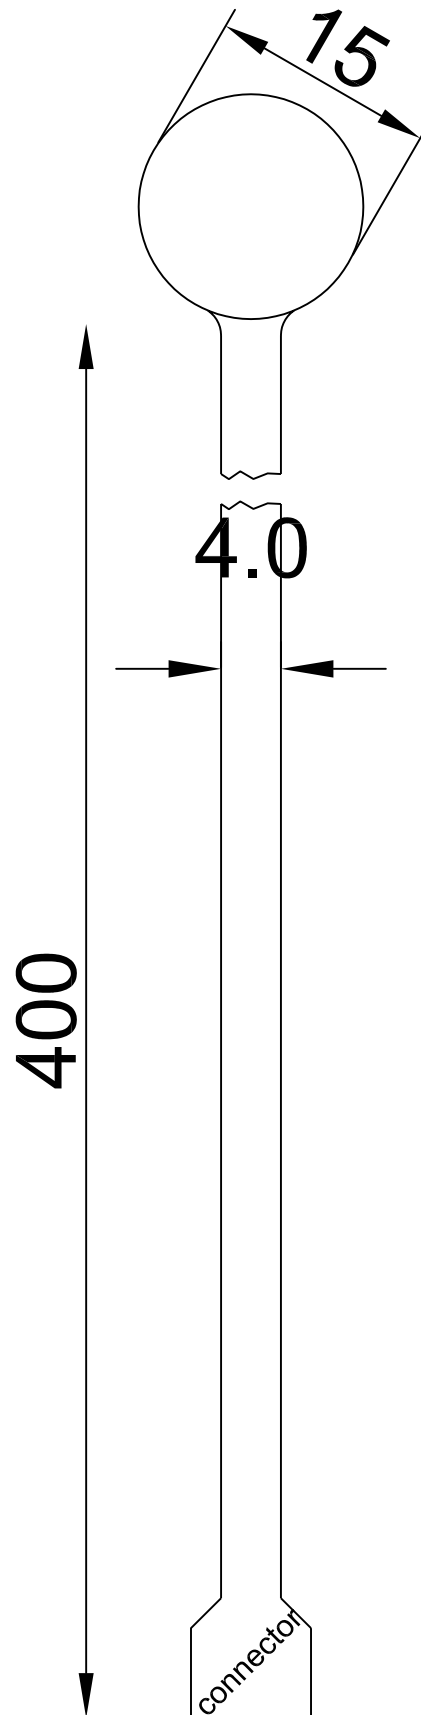

Single Sensor Ø 15

novel*gmbh*

Ismaningerstr.51
81675 München
Germany

Product ID

Single Sensor Ø 15

Product No

S2080

Author

AC

All dimensions in mm,
without coating

Design (date)

07.July.2006

File & Block

d:\Cad\drawing\www\Single_sensor_D10.dwg