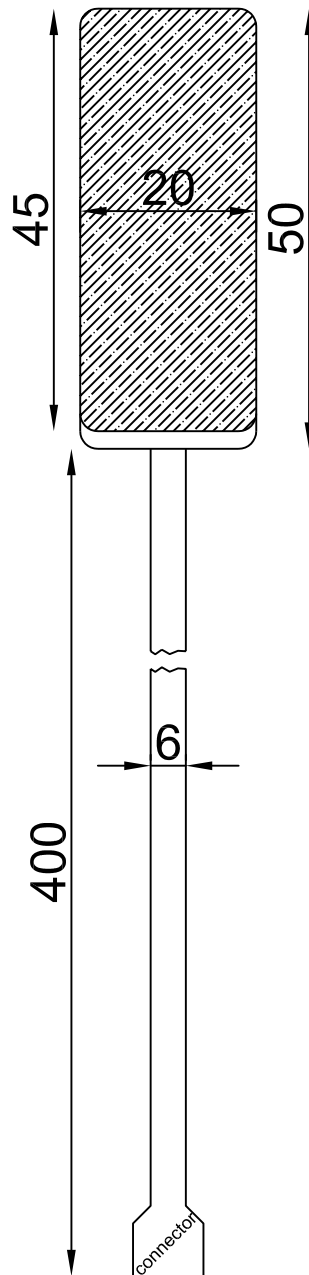

Single Sensor 900

novel*gmbh*

Ismaningerstr.51
81675 München
Germany

Product ID

Single Sensor 900

Product No

S2105

Author

AC

All dimensions in mm,
without coating

Design (date)

25.09.2010

File & Block

d:\Cad\drawing\www\Single_Sensor_200.dwg